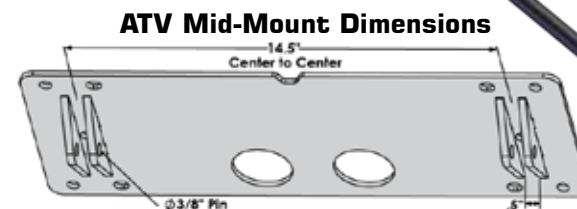

ATV Mid-Mount Dimensions