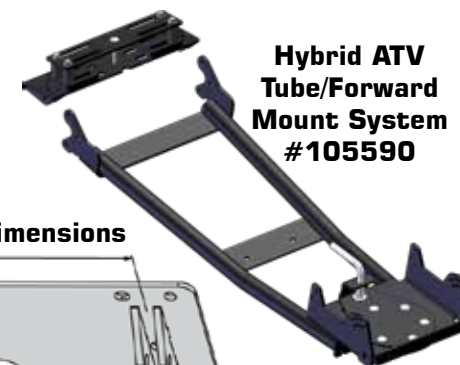

ATV Mid-Mount Dimensions