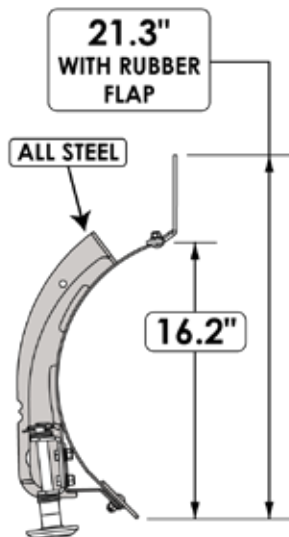

UTV PLOW MOUNTS

Application	Year	PLOW MOUNT	TUBE SYSTEM
YANMAR			
Brahma	'20-23	n/a	n/a
Bull	'17-23	A&N 105530	106300
Longhorn	'17-23	A&N 105530	106300

BELLY MOUNT

FRONT MOUNT

PRO-S STEEL BLADES

AVAILABLE SIZES:

- 48" **DOES NOT** COME WITH FLAP
- 54" **DOES NOT** COME WITH FLAP
- 60" **DOES NOT** COME WITH FLAP
- 66" COMES WITH FLAP
- 72" COMES WITH FLAP

PRO-POLY BLADES

AVAILABLE SIZES:

- 60" COMES WITH FLAP AND MARKERS
- 66" COMES WITH FLAP AND MARKERS
- 72" COMES WITH FLAP AND MARKERS