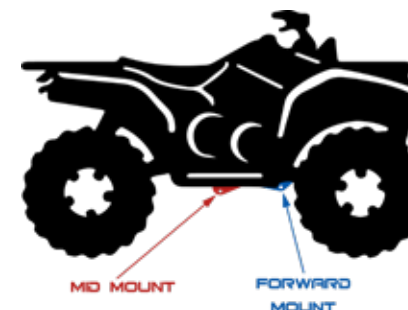

Application	Year	PLOW MOUNT	TUBE SYSTEM	Universal Plow Mount	Hybrid #105590 / #105500
YAMAHA (cont.)					
700 Kodiak 4x4	'16-24	105130	105000	105745	YES