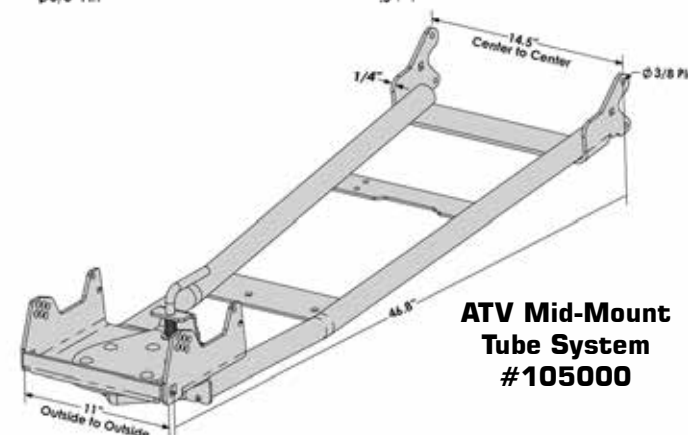

ATV Mid-Mount Tube System #105000

NOTES: BLUE is NEW RED = CHANGED

Don't see your machine? Have further questions? Give us a call at 1-877-346-2050