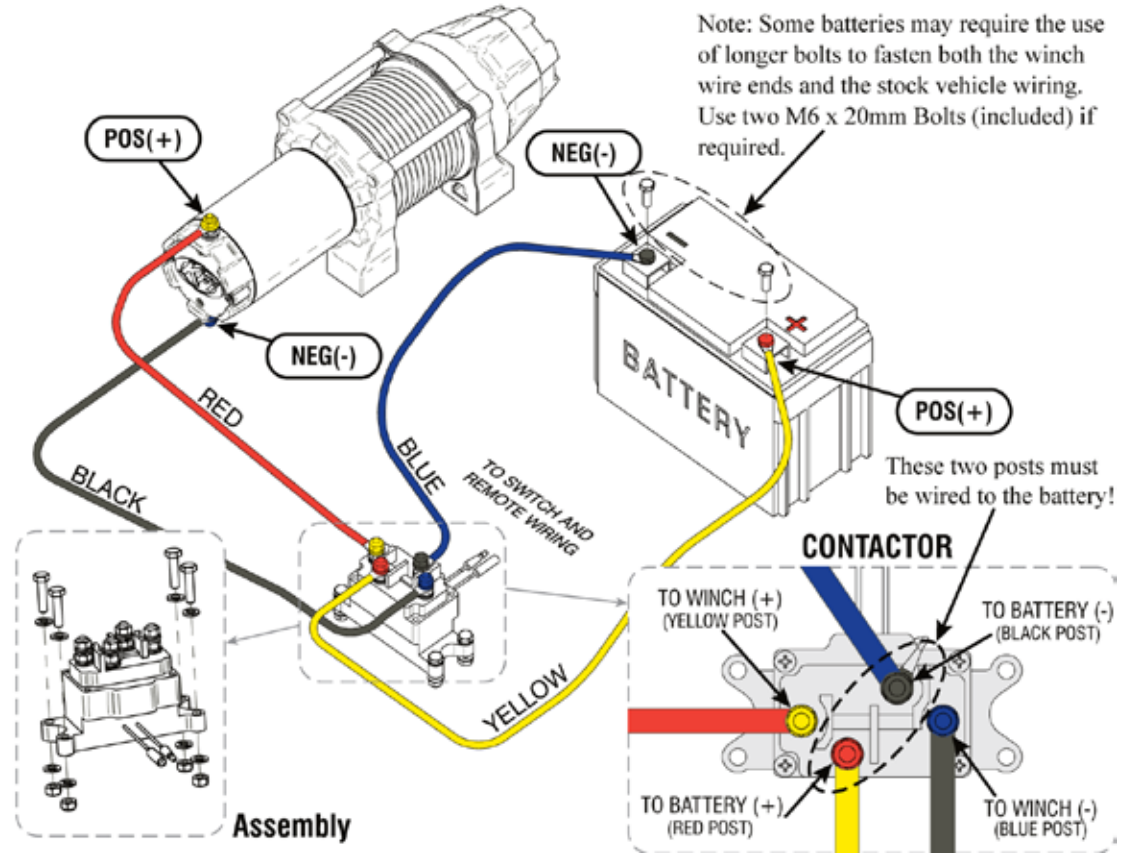

UTV / ATV WINCH MOUNTS

Application	Year	Kfi						WARN				SUPERWINCH
		A2000 A2500-R2 A3000 SE25 / SE35	U45-R2 SE45-R2	U45w-R2 SE45w-R2 (WIDE)	AM-25 AM-35 AS-25 AS-35	AS-50x (ATV's will require ATV- MR)	AS-50wx (WIDE)	VRX 25 VRX 25-S VRX 35 VRX 35-S	VRX 45 VRX 45-S	AXON 35 AXON 35-S AXON 45RC	AXON 45 AXON 45-S AXON 55 AXON 55-S	ATV LT2000 UT3000
YAMAHA - UTV (cont.)												
Wolverine X4 / SE	'18-19	101515	¹01515	³101515	³101515	101515	³101515	101515	---	---	---	³101515
Wolverine X4 (ALL)	'20-24	²OEM	²OEM	²OEM	²OEM	²OEM	²OEM	²OEM	²OEM	---	---	²OEM
YZX 1000 (ALL)	'16-24	101320	101320	101320	101320	101320	101320	101320	101320	101320	101320	101320
YANMAR - UTV												
Brahma	ALL	N/D	N/D	N/D	N/D	N/D	N/D	N/D	N/D	N/D	N/D	N/D
Bull	ALL	101515	101515	---	101515	101515	³101515	101515	---	---	---	³101515
Longhorn	ALL	101515	101515	---	101515	101515	³101515	101515	---	---	---	³101515

NOTES: BLUE is NEW   RED = CHANGED   2 No mount required, OEM integrated mount   3 Requires drilling 1-2-holes