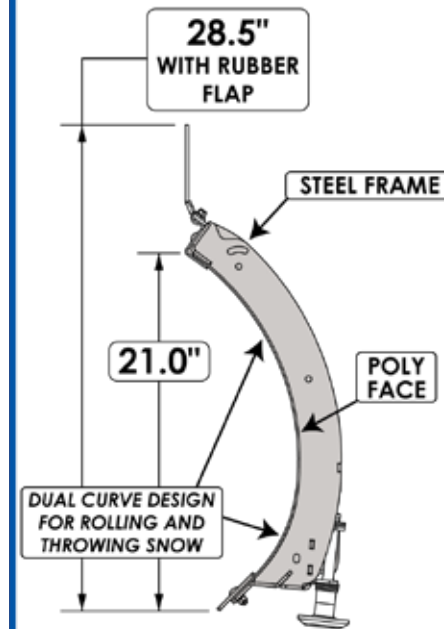

UTV PLOW MOUNTS

Application	Year	PLOW MOUNT	TUBE SYSTEM
YANMAR			
Brahma	'20-23	n/a	n/a
Bull	'17-23	A&N 105530	106300
Longhorn	'17-23	A&N 105530	106300

BELLY MOUNT

FRONT MOUNT

PRO-S STEEL BLADES

AVAILABLE SIZES:

- 48" **DOES NOT** COME WITH FLAP
- 54" **DOES NOT** COME WITH FLAP
- 60" **DOES NOT** COME WITH FLAP
- 66" COMES WITH FLAP
- 72" COMES WITH FLAP

PRO-POLY BLADES

AVAILABLE SIZES:

- 60" COMES WITH FLAP AND MARKERS
- 66" COMES WITH FLAP AND MARKERS
- 72" COMES WITH FLAP AND MARKERS