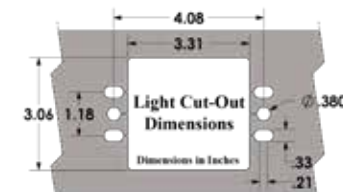

Proudly **100%** Made in the USA, these high-quality bumpers are engineered to enhance your vehicle's ruggedness and style. Designed with precision cut-outs, they effortlessly accommodate aftermarket 3" flush mount cube lights, ensuring improved visibility on any adventure.

With Aftermarket 3" Flush Mount Cube Lights