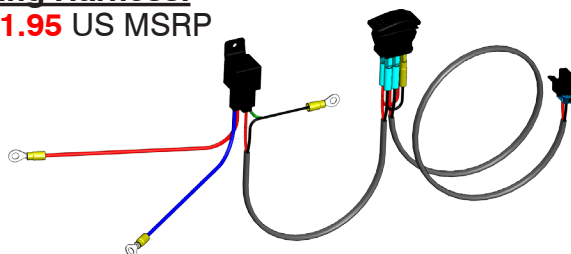

- 48" - #105135 - **\$59.95** US MSRP
- 54" - #105014 - **\$66.95** US MSRP
- 60" - #105144 - **\$68.95** US MSRP
- 66" - #105835 - **\$70.95** US MSRP
- 72" - #105290 - **\$75.95** US MSRP

ATV Push Tubes:
#105000 - **\$265.95** US MSRP

ATV Push Tube Stiffener:
#105955 - **\$123.95** US MSRP

Plow Curb Guard:
#106155 - **\$48.95** US MSRP

UTV Push Tubes:
#106300 - **\$310.95** US MSRP

UTV Tube Leveling Kit:
-1" #106320 - **\$39.95** US MSRP
1 or 2" #106322 - **\$39.95** US MSRP
4" #106324 - **\$75.95** US MSRP
6" #106326 - **\$85.95** US MSRP
MEASURING PIN HEIGHT:

Plow Actuator:
#ACT203 - **\$734.95** US MSRP

UTV Actuator Brackets:
(STANDARD)
#106305 - **\$89.95** US MSRP

(TRACK EXTENSION)
#106335 - **\$95.95** US MSRP

Actuator Wiring Harness:
#105940 - **\$111.95** US MSRP