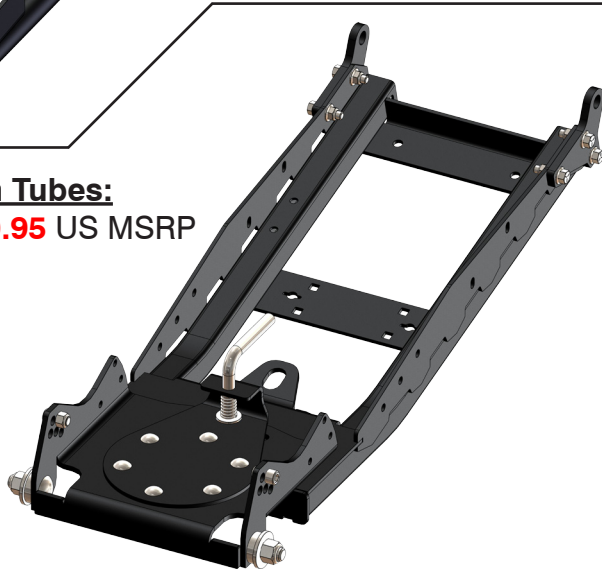

- 48" - #105135 - **\$59.95** US MSRP
- 54" - #105014 - **\$66.95** US MSRP
- 60" - #105144 - **\$68.95** US MSRP
- 66" - #105835 - **\$70.95** US MSRP
- 72" - #105290 - **\$75.95** US MSRP

ATV Push Tubes:
#105000 - **\$265.95** US MSRP

ATV Push Tube Stiffener:
#105955 - **\$123.95** US MSRP

Plow Curb Guard:
#106155 - **\$48.95** US MSRP

UTV Push Tubes:
#106300 - **\$310.95** US MSRP

UTV Tube Leveling Kit:
-1" #106320 - **\$39.95** US MSRP
1 or 2" #106322 - **\$39.95** US MSRP
4" #106324 - **\$75.95** US MSRP
6" #106326 - **\$85.95** US MSRP
MEASURING PIN HEIGHT: