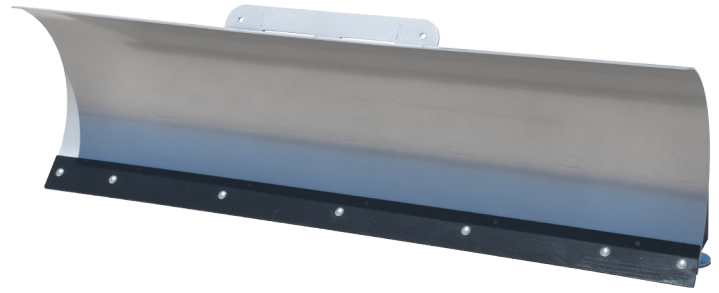

Pro-Poly Plow Box Wing: #106120 - **\$75.95** US MSRP

Pro-Poly Plow Tapered Wing:

DRIVERS SIDE

- #106110 - **\$69.95** US MSRP

PASSENGER SIDE

- #106115 - **\$69.95** US MSRP

Pro-Poly Plow Marker Kit:

- #105810 - **\$10.95** US MSRP
- (HIGH VIS) #106510 - **\$23.95** US MSRP
- (PREMIUM) #106505 - **\$25.95** US MSRP

Pro-Steel Plow Blade:

- 48" - #105048 - **\$295.95** US MSRP (57 lbs.)
- 54" - #105054 - **\$322.95** US MSRP (63 lbs.)
- 60" - #105060 - **\$356.95** US MSRP (75 lbs.)
- 66" - #105066 - **\$460.95** US MSRP (81 lbs.)
- 72" - #105072 - **\$499.95** US MSRP (85 lbs.)