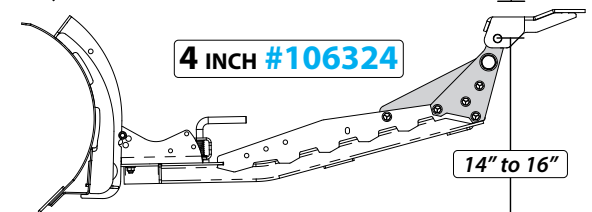

Plow Actuator:
#ACT203 - **\$734.95** US MSRP

UTV Actuator Brackets:
(STANDARD)
#106305 - **\$89.95** US MSRP

(TRACK EXTENSION)
#106335 - **\$95.95** US MSRP

Actuator Wiring Harness:
#105940 - **\$111.95** US MSRP

-1 INCH #106320

8.5" to 9.5"

1 OR 2 INCH #106322

11.5" to 12.5"
12.5" to 14"

4 INCH #106324

14" to 16"

6 INCH #106326

16" to 18"