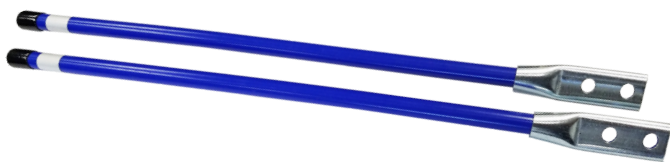

Pro-Poly Plow Box Wing: #106120 - **\$75.95** US MSRP

Pro-Poly Plow Tapered Wing:

DRIVERS SIDE

- #106110 - **\$69.95** US MSRP

PASSENGER SIDE

- #106115 - **\$69.95** US MSRP

Pro-Poly Plow Marker Kit:

- #105810 - **\$10.95** US MSRP
- (HIGH VIS) #106510 - **\$23.95** US MSRP
- (PREMIUM) #106505 - **\$25.95** US MSRP

Pro-Steel Plow Blade:

- 48" - #105048 - **\$295.95** US MSRP (57 lbs.)
- 54" - #105054 - **\$322.95** US MSRP (63 lbs.)
- 60" - #105060 - **\$356.95** US MSRP (75 lbs.)
- 66" - #105066 - **\$460.95** US MSRP (81 lbs.)
- 72" - #105072 - **\$499.95** US MSRP (85 lbs.)