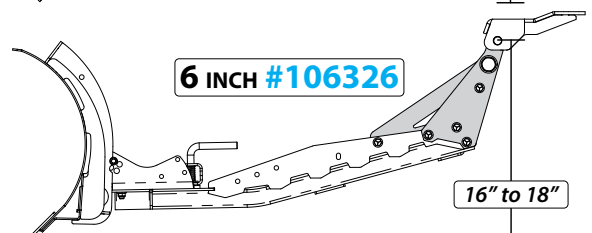

-1 INCH #106320

8.5" to 9.5"

1 OR 2 INCH #106322

11.5" to 12.5"
12.5" to 14"

4 INCH #106324

14" to 16"

6 INCH #106326

16" to 18"

Plow Strap Roller:

#106140 - **\$39.95** US MSRP

Plow Strap:

#106100 - **\$29.50** US MSRP

12" Soft Strap:

#106470 - **\$5.95** US MSRP

Track Extension:

ATV #105430 - **\$92.95** US MSRP