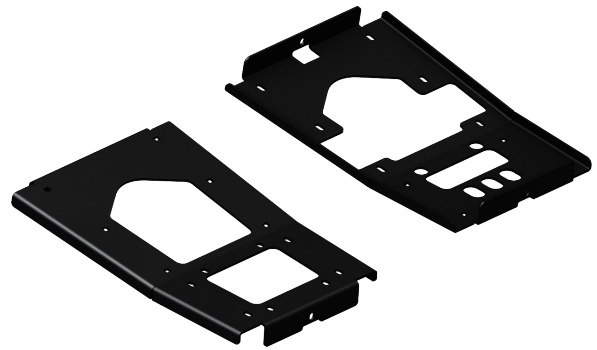

ATV Push Tubes:
#105000 - **$265.95** US MSRP

ATV Push Tube Stiffener:
#105955 - **$123.95** US MSRP

Plow Curb Guard:
#106155 - **$48.95** US MSRP