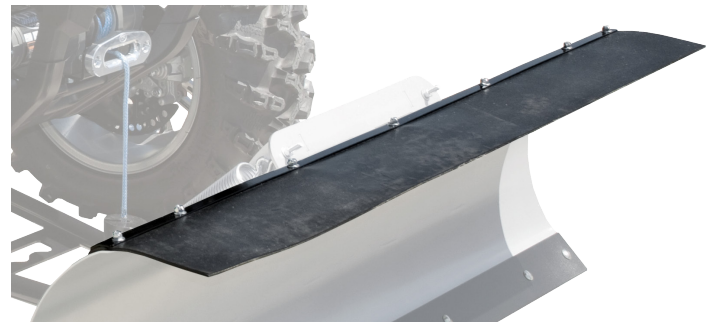

KFI Snow Flap Kits:

- 48" - #105135 - **$59.95** US MSRP
- 54" - #105014 - **$66.95** US MSRP
- 60" - #105144 - **$68.95** US MSRP
- 66" - #105835 - **$70.95** US MSRP
- 72" - #105290 - **$75.95** US MSRP