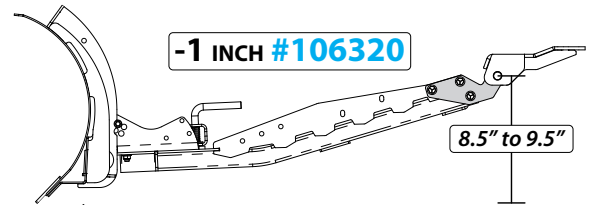

1 OR 2 INCH #106322

-1 INCH #106320

8.5" to 9.5"