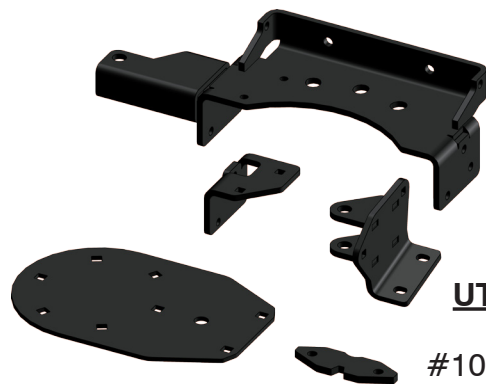

- 48" - #105135 - **\$59.95** US MSRP
- 54" - #105014 - **\$66.95** US MSRP
- 60" - #105144 - **\$68.95** US MSRP
- 66" - #105835 - **\$70.95** US MSRP
- 72" - #105290 - **\$75.95** US MSRP

ATV Push Tubes:
#105000 - **\$265.95** US MSRP

ATV Push Tube Stiffener:
#105955 - **\$123.95** US MSRP

Plow Curb Guard:
#106155 - **\$48.95** US MSRP

UTV Push Tubes:
#106300 - **\$310.95** US MSRP

UTV Tube Leveling Kit:
-1" #106320 - **\$39.95** US MSRP
1 or 2" #106322 - **\$39.95** US MSRP
4" #106324 - **\$75.95** US MSRP
6" #106326 - **\$85.95** US MSRP
MEASURING PIN HEIGHT:

Plow Actuator:
#ACT203 - **\$734.95** US MSRP

UTV Actuator Brackets:
(STANDARD)
#106305 - **\$89.95** US MSRP

(TRACK EXTENSION)
#106335 - **\$95.95** US MSRP

Actuator Wiring Harness:
#105940 - **\$111.95** US MSRP