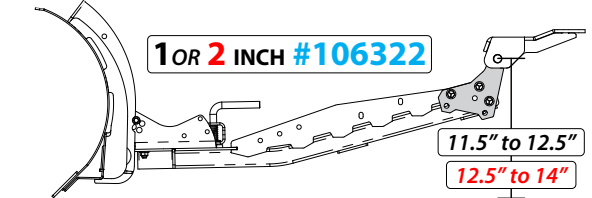

Plow Actuator:
#ACT203 - **\$734.95** US MSRP

UTV Actuator Brackets:
(STANDARD)
#106305 - **\$89.95** US MSRP

(TRACK EXTENSION)
#106335 - **\$95.95** US MSRP

Actuator Wiring Harness:
#105940 - **\$111.95** US MSRP

-1 INCH #106320

8.5" to 9.5"

1 OR 2 INCH #106322

11.5" to 12.5"
12.5" to 14"

4 INCH #106324

14" to 16"

6 INCH #106326

16" to 18"